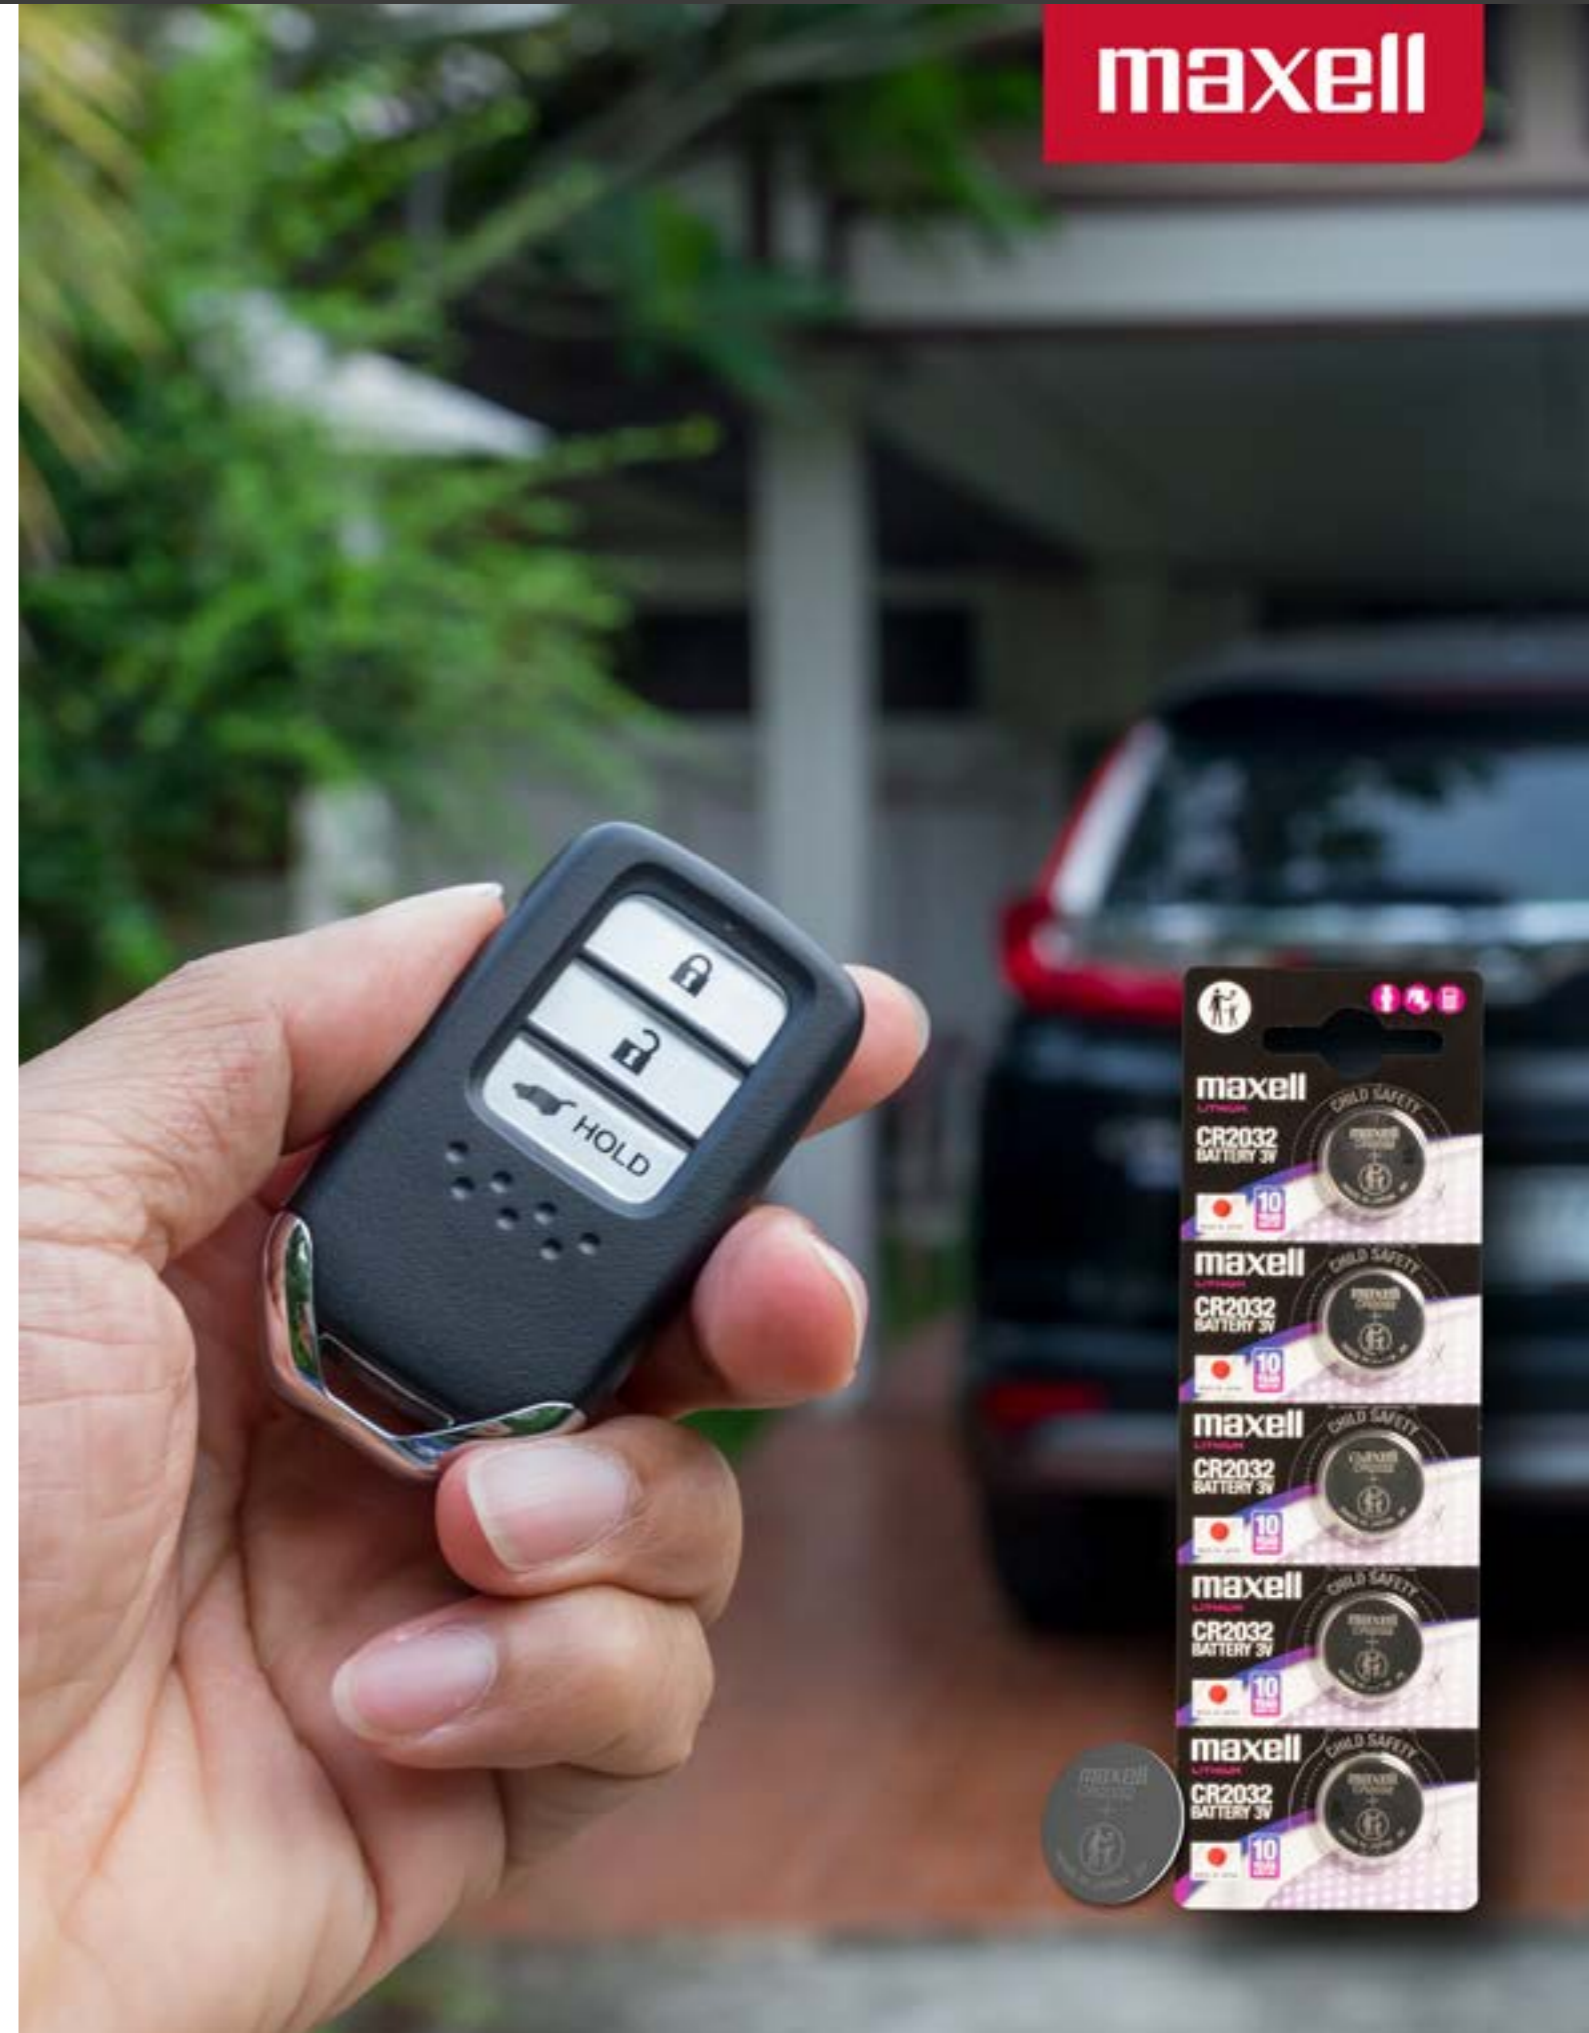

774097
R03 AAA Shrink 2Pk

- Pack Barcode: 4902580150389
- Inner Barcode:
- Outer Barcode:
- Inner Quantity: 20
- Outer Quantity: 800
- Pallet Quantity: 38400

774411
R03 AAA Shrink 4Pk

- Pack Barcode: 4902580154066
- Inner Barcode: 4902580726744
- Outer Barcode: 4902580726768
- Inner Quantity: 10
- Outer Quantity: 250
- Pallet Quantity: 17250

774406
LR6 AA Shrink 4Pk

- Pack Barcode: 4902580153403
- Inner Barcode: 4902580153410
- Outer Barcode: 4902580153427
- Inner Quantity: 12
- Outer Quantity: 60
- Pallet Quantity: 8640

774404
R14 C Cell Shrink 2Pk

- Pack Barcode: 4902580152185
- Inner Barcode: 4902580152192
- Outer Barcode: 4902580152208
- Inner Quantity: 12
- Outer Quantity: 60
- Pallet Quantity: 5280

774402
R20 D Cell Shrink 2Pk

- Pack Barcode: 4902580151171
- Inner Barcode: 4902580151188
- Outer Barcode: 4902580151195
- Inner Quantity: 12
- Outer Quantity: 60
- Pallet Quantity: 2880